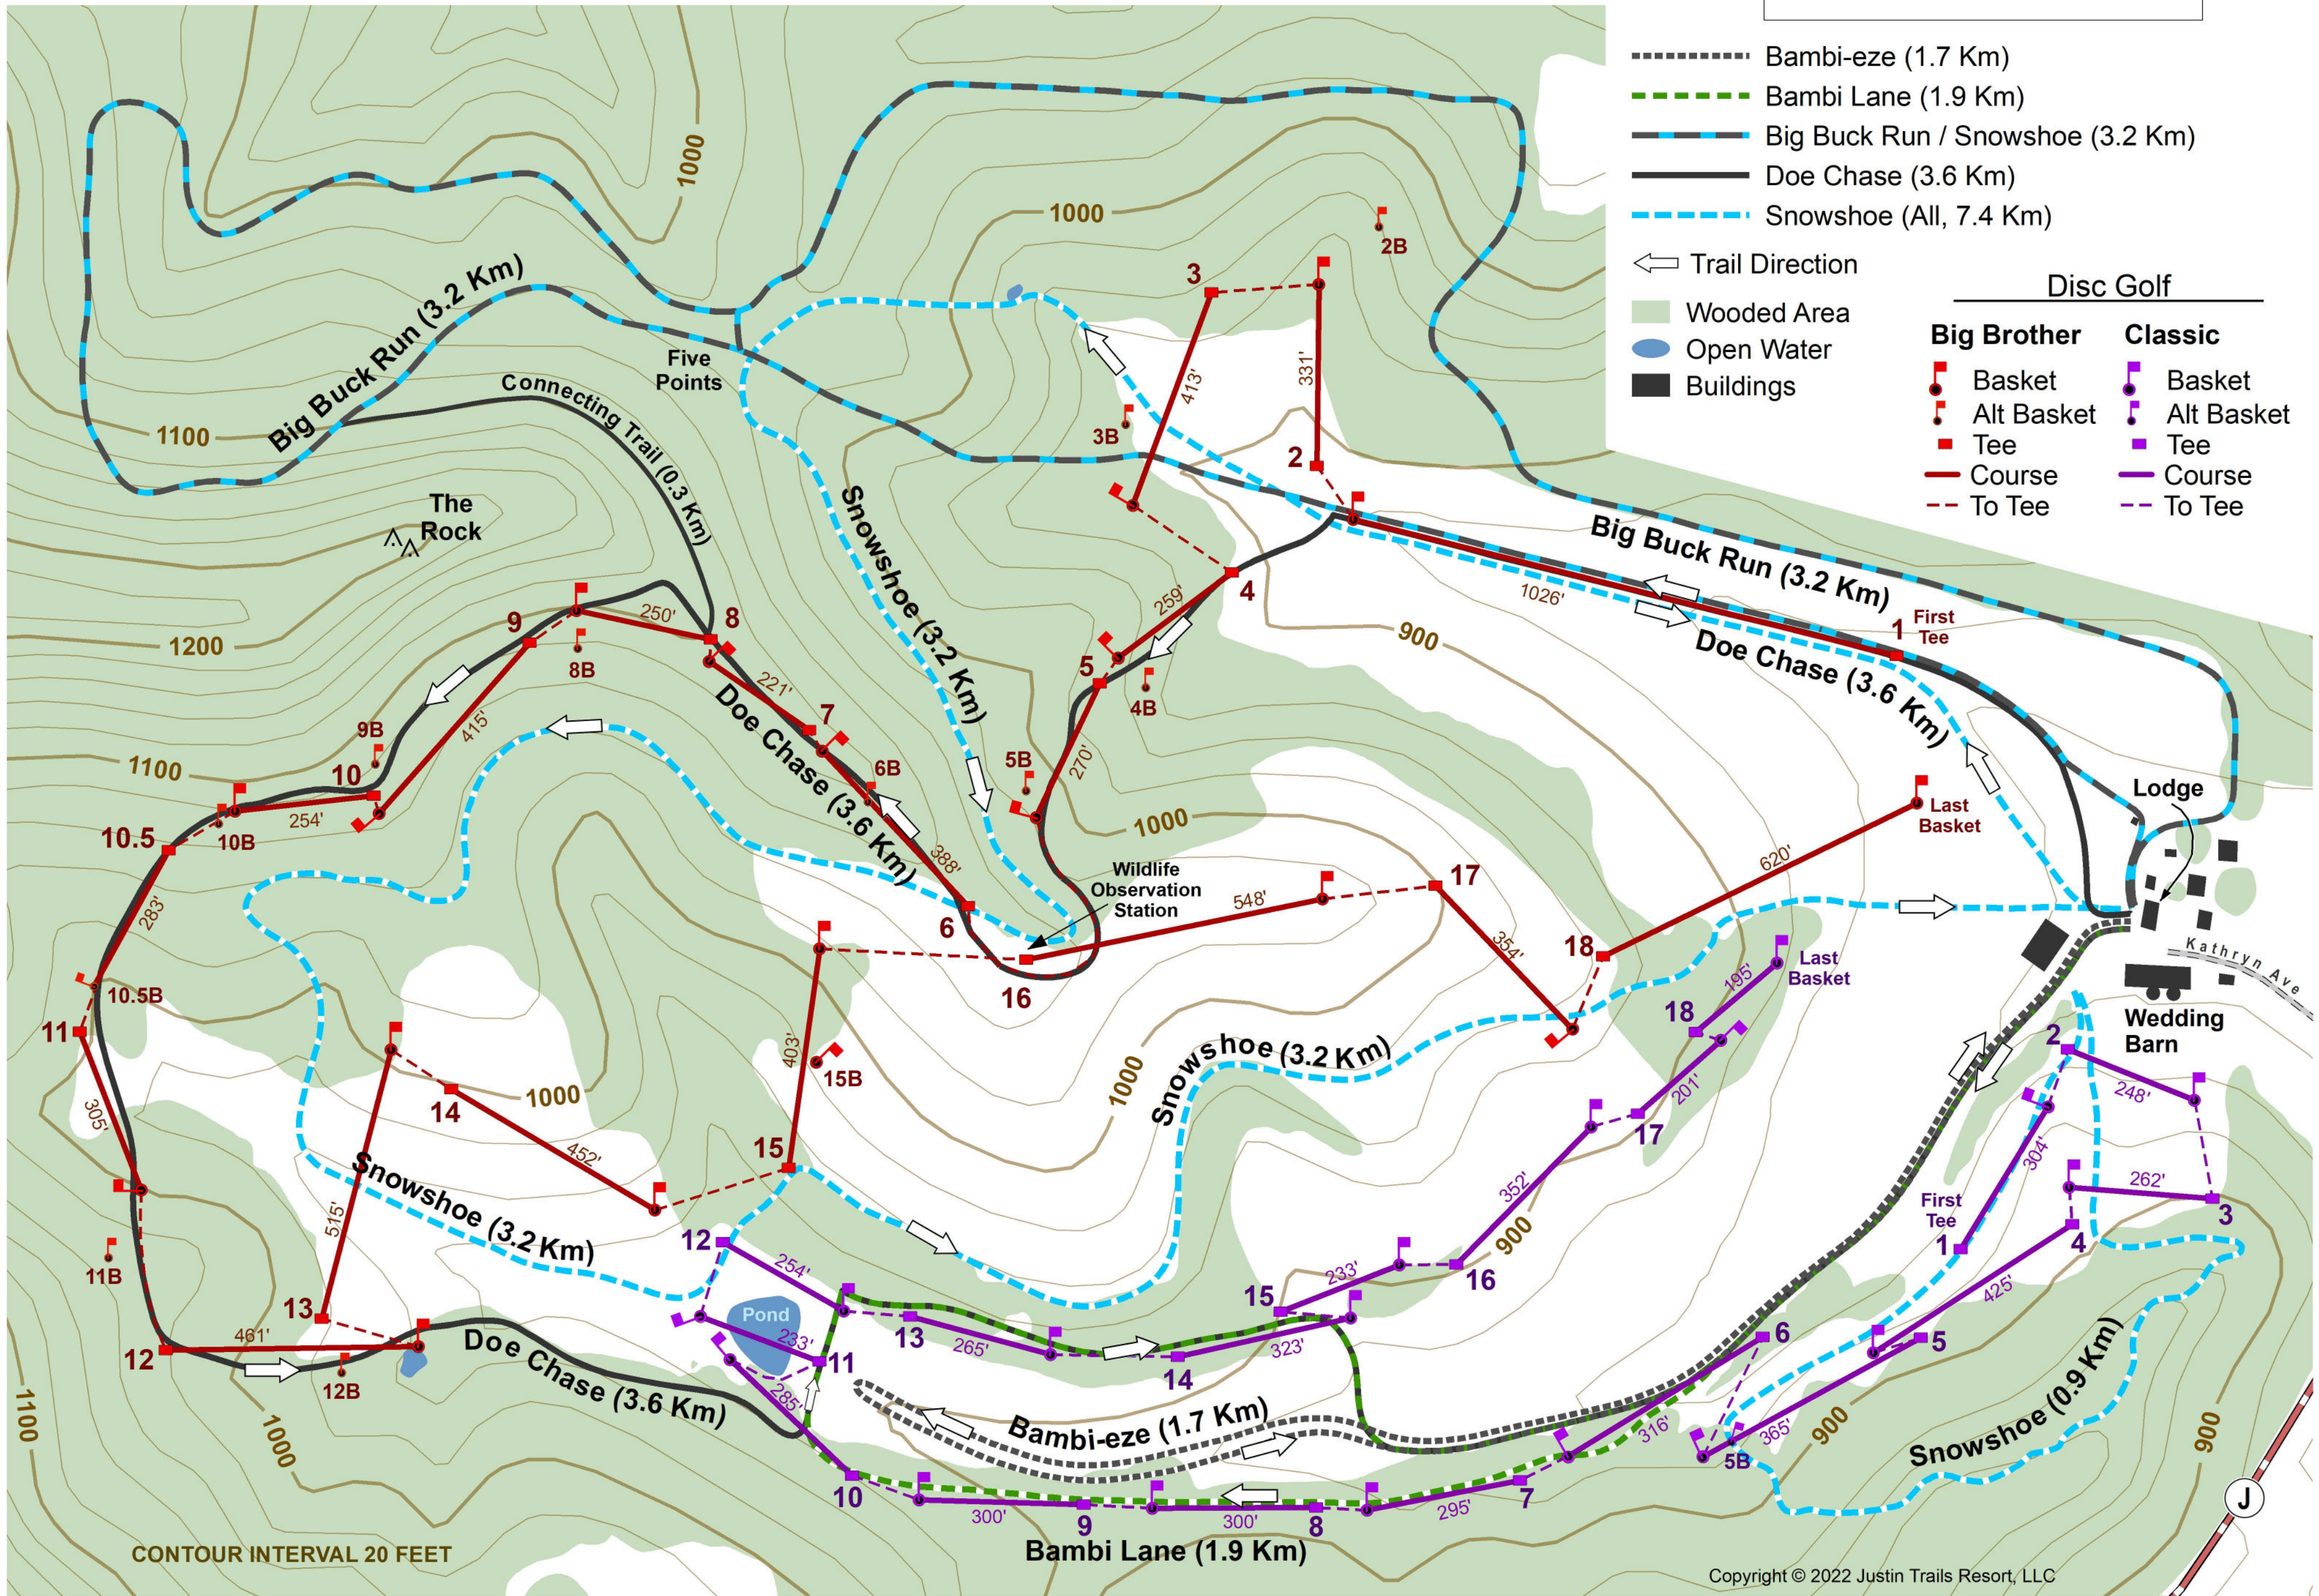

Justin Trails Resort, LLC

2 Disc Golf Courses
Hiking & Snowshoe
Trails

Justin Trails Resort, LLC

2 Disc Golf Courses
Hiking & Snowshoe
Trails

- Bambi-eze (1.7 Km)
- Bambi Lane (1.9 Km)
- Big Buck Run / Snowshoe (3.2 Km)
- Doe Chase (3.6 Km)
- Snowshoe (All, 7.4 Km)

← Trail Direction

- Wooded Area
- Open Water
- Buildings

Disc Golf

- | Big Brother | | Classic | |
|-------------|------------|---------|------------|
| | Basket | | Basket |
| | Alt Basket | | Alt Basket |
| | Tee | | Tee |
| | Course | | Course |
| | To Tee | | To Tee |

CONTOUR INTERVAL 20 FEET