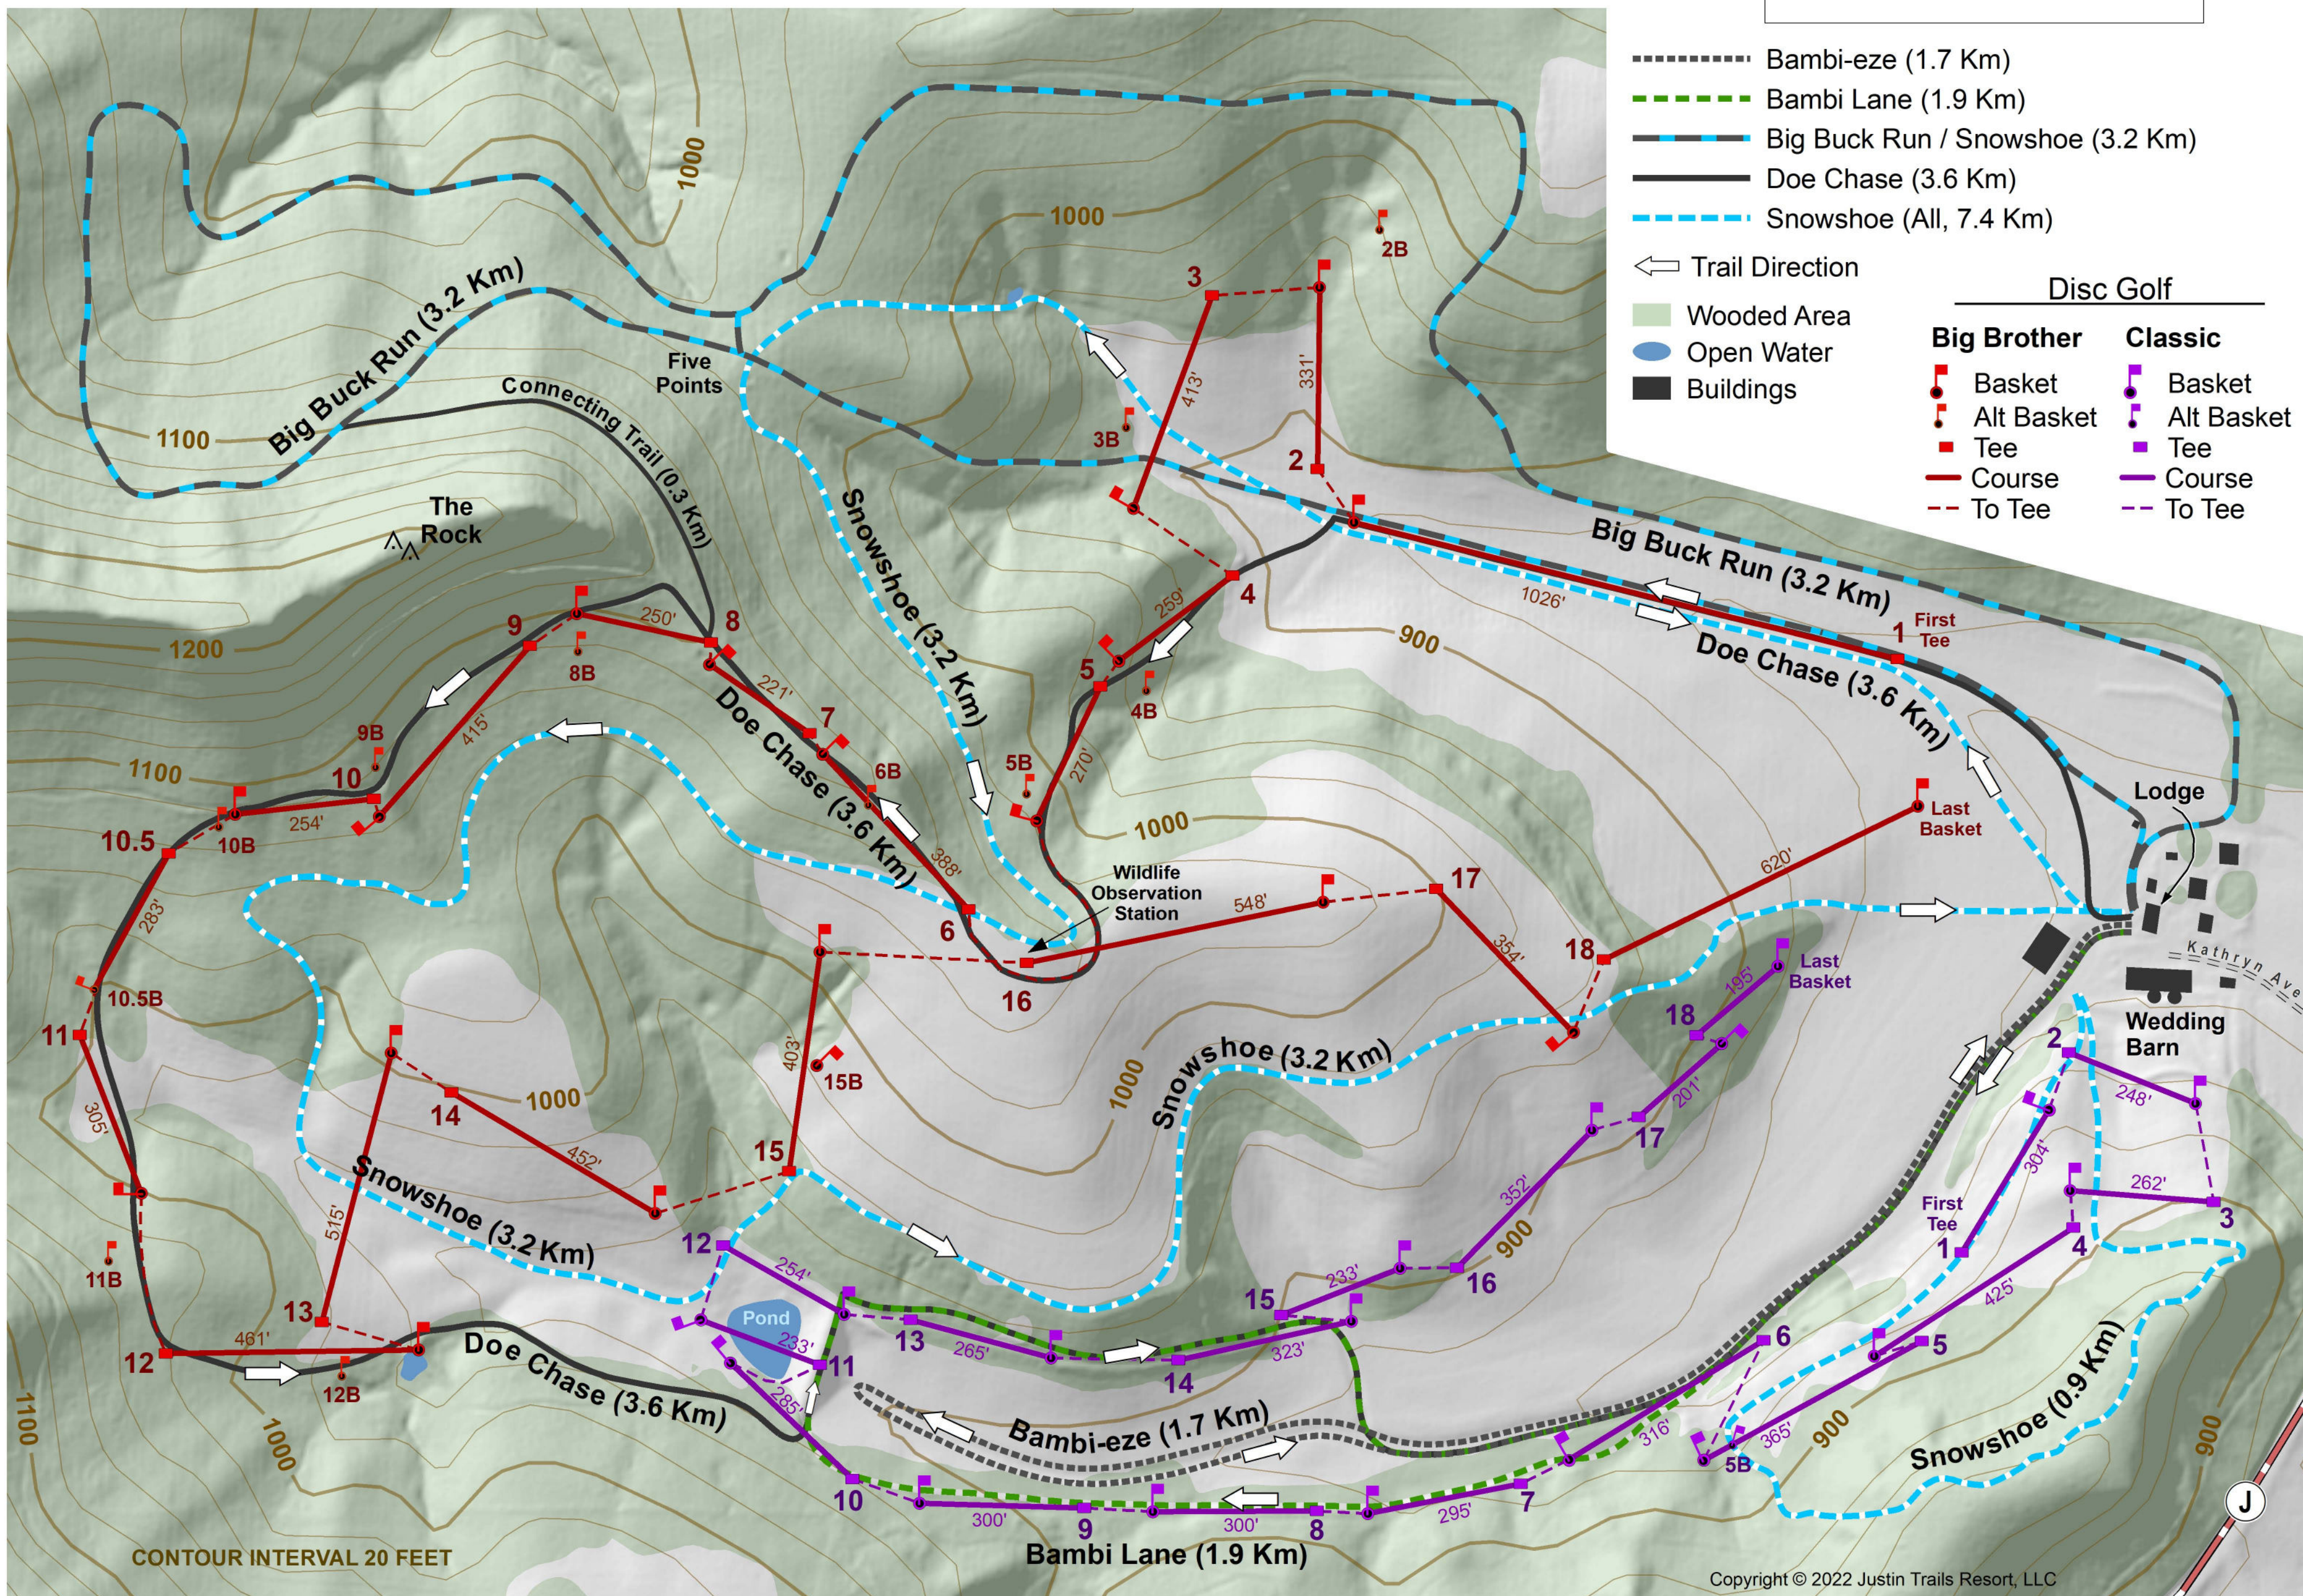

Justin Trails Resort, LLC

2 Disc Golf Courses
Hiking & Snowshoe
Trails

Justin Trails Resort, LLC

2 Disc Golf Courses
Hiking & Snowshoe
Trails

- Bambi-eze (1.7 Km)
- Bambi Lane (1.9 Km)
- Big Buck Run / Snowshoe (3.2 Km)
- Doe Chase (3.6 Km)
- Snowshoe (All, 7.4 Km)

← Trail Direction

- Wooded Area
- Open Water
- Buildings

Disc Golf

- | Big Brother | | Classic | |
|-------------|------------|---------|------------|
| | Basket | | Basket |
| | Alt Basket | | Alt Basket |
| | Tee | | Tee |
| | Course | | Course |
| | To Tee | | To Tee |

CONTOUR INTERVAL 20 FEET